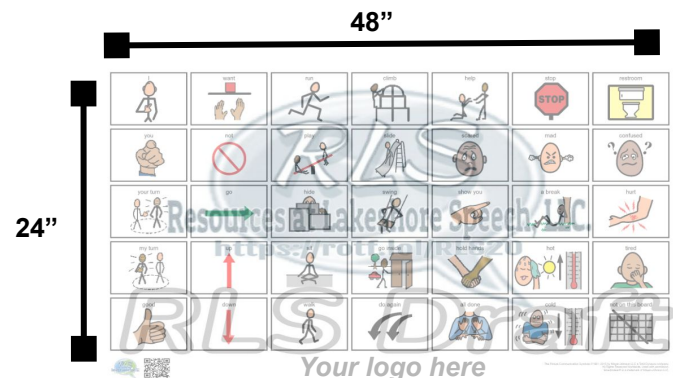

Playground/Pool Communication Sign Specifications

Material	Aluminum composite material; two, .15mm aluminum panels bonded to a solid polyethylene core
Sizes	3'x2' or 4'x2'
Number of sides	Single or double-sided
Symbol Systems	Boardmaker© or SymbolStix©
Vocabulary	Core and Fringe
Languages	English; Can add up to 3 other languages to the boards: 1 added - \$175; 2 added - \$350; 3 added - \$575
Customization	100% customizable: 0-5 cells - \$50; 6 or more cells - \$175 Organization/agency logo added at no cost
Print	Premium Print - direct print on aluminum alloy, min of 2 Standard Print - laminate adhered to aluminum alloy
Anti-graffiti Protection	Premium Print - included at no cost Standard Print - \$25/board charge
Shipping and handling	\$42 for the first sign \$2/sign for subsequent signs delivered to SAME address FREE shipping for 5+ signs ordered
Additional notes	Installation suggestions provided Orders will be processed once we receive: <ul style="list-style-type: none"> ● accepted quote & draft of custom requests ● form of payment (PO, credit card, check) ● tax exempt paperwork (if applicable) ● Production of signs can take 2 to 7 business days

3'x2' pool communication sign with standard vocabulary using SymbolStix© symbol system.

Request a quote

4'x2' playground communication sign with standard vocabulary using Boardmaker© symbol system.