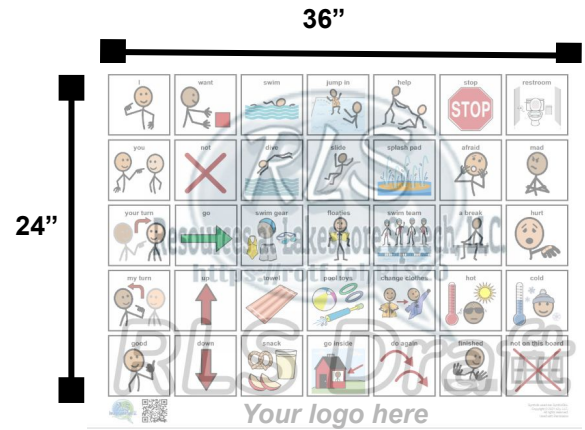

Playground/Pool Communication Sign Specifications

Material	Aluminum composite material; two, .15mm aluminum panels bonded to a solid polyethylene core
Sizes	3'x2' or 4'x2'
Number of sides	Single or double-sided
Symbol Systems	Boardmaker© or SymbolStix©
Vocabulary	Core and Fringe
Languages	English; Can add up to 3 other languages to the boards: 1 added - \$175; 2 added - \$350; 3 added - \$575
Customization	100% customizable: 0-5 cells - \$50; 6 or more cells - \$175 Organization/agency logo added at no cost
Print	Premium Print - direct print on aluminum alloy, min of 2 Standard Print - laminate adhered to aluminum alloy
Anti-graffiti Protection	Premium Print - included at no cost Standard Print - \$25/board charge
Shipping and handling	\$42 for the first sign \$2/sign for subsequent signs delivered to SAME address FREE shipping for 5+ signs ordered
Additional notes	Installation suggestions provided Orders will be processed once we receive: <ul style="list-style-type: none"> ● accepted quote & draft of custom requests ● form of payment (PO, credit card, check) ● tax exempt paperwork (if applicable) ● Production of signs can take 2 to 7 business days

3'x2' pool communication sign with standard vocabulary using SymbolStix© symbol system.

Request a quote

4'x2' playground communication sign with standard vocabulary using Boardmaker© symbol system.